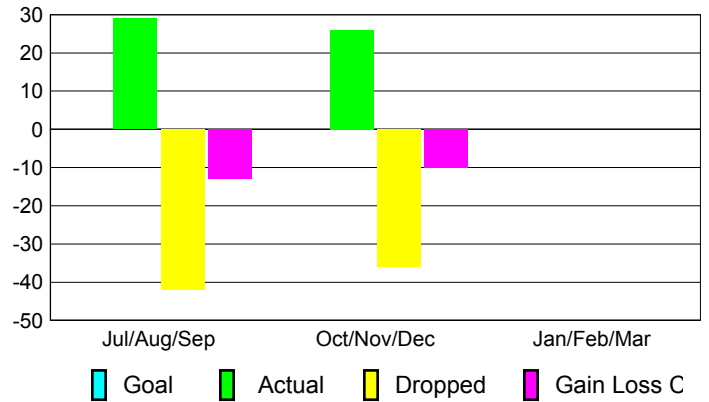

Membership Results 2012-2013

Goal, New, Dropped, Gain/Loss

Comparison of Membership Gain/Loss

Current Year Compared to the Previous Year